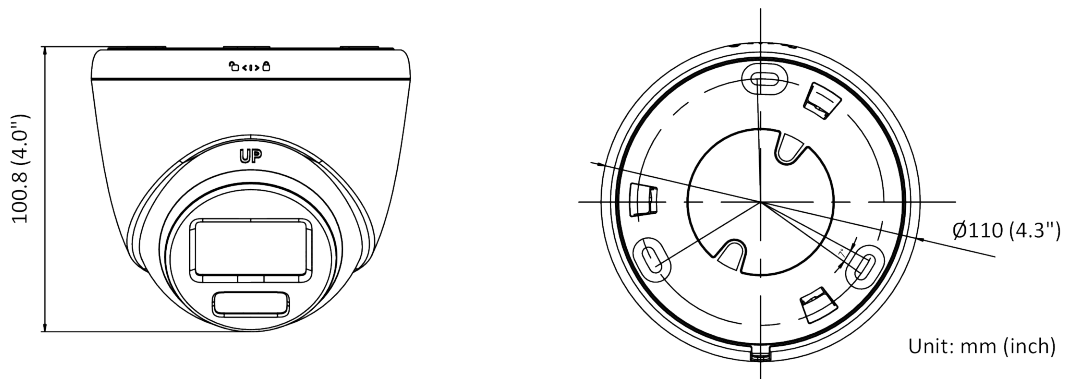

Dimension

Accessory

DS-1280ZJ-S
Junction Box

DS-1276ZJ-SUS
Corner Mount

DS-1275ZJ-SUS
Vertical Pole Mount

DS-1272ZJ-110-TRS
Wall Mount

Distributed by

HIKVISION®

Headquarters

No.555 Qianmo Road, Binjiang District,
Hangzhou 310051, China
T +86-571-8807-5998
overseasbusiness@hikvision.com

Hikvision USA
T +1-909-895-0400
sales.usa@hikvision.com

Hikvision Europe
T +31-23-5542770
sales.eu@hikvision.com

Hikvision UK & Ireland
T +01628-902140
sales.uk@hikvision.com

Hikvision UAE
T +971-4-4432090
salesme@hikvision.com

Hikvision Russia
T +7-495-669-67-99
saleru@hikvision.com

Hikvision Australia
T +61-2-8599-4233
salesau@hikvision.com

Hikvision Italy
T +39-0438-6902
info.it@hikvision.com

Hikvision South Africa
Tel: +27 (0) 0351172
sale.africa@hikvision.com

Hikvision Singapore
T +65-6684-4718
sg@hikvision.com

Hikvision Korea
T +82-(0)31-731-8817
sales.korea@hikvision.com

Hikvision India
T +91-22-28469900
sales@pramahikvision.com

Hikvision Brazil
T +55 11 3318-0050
Latam.support@hikvision.com

Hikvision France
T +33(0)1-85-330-450
info.fr@hikvision.com

Hikvision Spain
T +34-91-737-16-55
info.es@hikvision.com

Hikvision Poland
T +48-22-460-01-50
info.pl@hikvision.com

Hikvision Canada
T +1-866-200-6690
sales.canada@hikvision.com

Hikvision Turkey
T +90 (216)521 7070- 7074
sales.tr@hikvision.com

Hikvision Kazakhstan
T +7-727-9730667
nikia.panfilov@hikvision.ru

Hikvision Tashkent
T +99-87-1238-9438
uzb@hikvision.ru

Hikvision Indonesia
T +62-21-2933759
Sales.Indonesia@hikvision.com

Hikvision Thailand
T +662-275-9949
sales.thailand@hikvision.com

Hikvision Malaysia
T +601-7652-2413
sales.my@hikvision.com

Hikvision Vietnam
T +84-974270888
sales.vt@hikvision.com

Hikvision Hong Kong
T +852-2151-1761
info.hk@hikvision.com

Hikvision Colombia
sales.colombia@hikvision.com